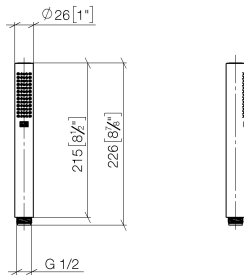

28 019 979

- COMPACT RAIN, max. flow rate 15 l/min (at 3 bar)
- with anti-scale system
- 1/2" connection
- WRAS 2112017

Intrinsic protection against back flow.

Fits: IMO, LULU, MADISON, MEM, TARA, CL.1, LISSÉ, VAIA, META, CYO

## Hand shower - Chrome

IMO

28 019 979

28 019 979

mm [inches]