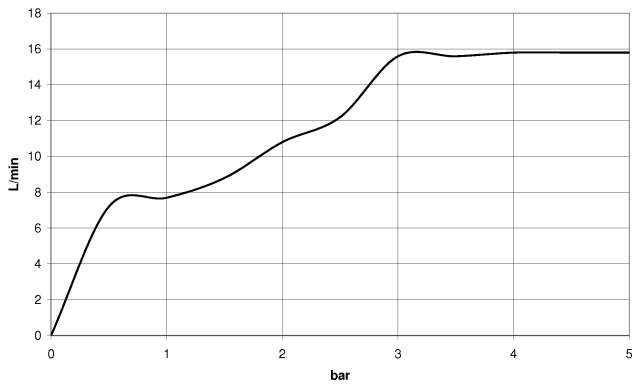

## Hand shower - Chrome

IMO

28 019 979

28 019 979

mm [inches]

### Flow rate chart